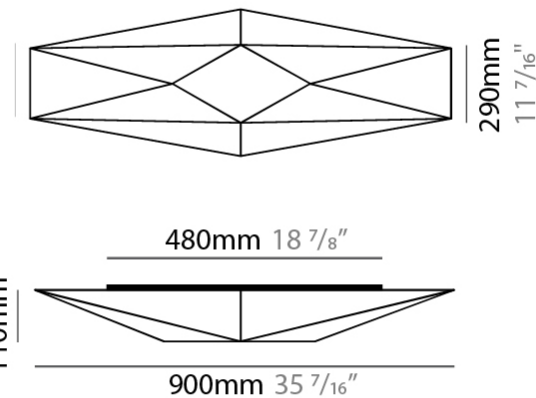

PROJECT	_____
TYPE	_____
SPECIFIER	_____
QUANTITY	_____
DATE	_____

POLARIS SURFACE

D113030-

base number   LED   Color
                         Dimming   Temperature

1. To build a product code in our configurator select the specify button on the base model # product page
2. To build a manual product code on this datasheet choose from the options listed below in blue font and add the suffix to the base model #

GENERAL

Series: Polaris
Brand: Ole
Division: Design
Mounting Type: Surface
Mounting Location: Wall
Subcategory: Ambient

PHYSICAL

Shape: Abstract
Length (mm): 900
Length (in): 35 7/16
Width (mm): 290
Width (in): 11 7/16
Height (mm): 110
Height (in): 4 5/16
Extension (mm): 110
Extension (in): 4 5/16
Light Distribution: Omnidirectional
Weight (kg): 2.1
Weight (lbs): 4.6
Diffuser: Elastic Fabric - Optical White
Fixture Finish: WHI
Fixture Material: Metal / Elastic Fabric

ELECTRICAL

Lamp Type: LED
Input Wattage (W): 15
Total Output Wattage (W): 12.4
[Dimming: Non-Dimmable / 0-10V Dimming](#)
Driver Included: Yes
Driver Location: Integrated
Driver Type: Constant Current - Universal
Driver Class: Class 2
Input Voltage (V): 120 - 277
Constant Current (MA): 700

LED

[Color Temperature (°K): 3000 / 4000](#)
Max. Delivered Lumen (lm): 1180 / 1235
CRI: >80 CRI
Lamp Life (hrs): 50000

OPTICAL

RATINGS AND CERTIFICATIONS

Certified By: Certified for North American Standards
IP rating: IP20