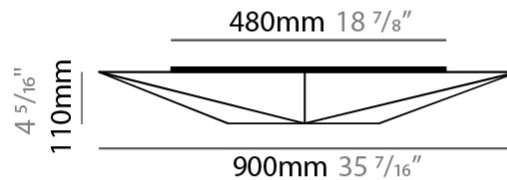

PROJECT	
TYPE	
SPECIFIER	
QUANTITY	
DATE	

POLARIS SURFACE

D113029

base number

1. To build a product code in our configurator select the specify button on the base model # product page
2. To build a manual product code on this datasheet choose from the options listed below in blue font and add the suffix to the base model #

GENERAL

Series: Polaris
Brand: Ole
Division: Design
Mounting Type: Surface
Mounting Location: Wall
Subcategory: Ambient

PHYSICAL

Shape: Abstract
Length (mm): 900
Length (in): 35 7/16
Width (mm): 290
Width (in): 11 7/16
Height (mm): 110
Height (in): 4 5/16
Extension (mm): 110
Extension (in): 4 5/16
Light Distribution: Omnidirectional
Weight (kg): 2
Weight (lbs): 4.4
Diffuser: Elastic Fabric - Optical White
Fixture Finish: WHI
Fixture Material: Metal / Elastic Fabric

ELECTRICAL

Number of Lamps: 2
Lamp Type: LED Retrofit
Lamp Shape: A19
Bulb Included: Bulb Not Included
Max. Wattage Per Lamp (W): 15
Lamp Base: E26
Input Voltage (V): 120
Upon Request: 277Vac / GU24

LED

OPTICAL

RATINGS AND CERTIFICATIONS

Certified By: Certified for North American Standards
IP rating: IP20